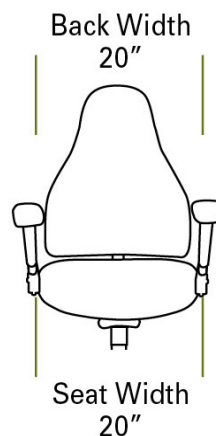

The multi-function control, ratchet back and seat slider provide ease in finding the perfect personalized sit.

The features of the 3400 Series include:

- Accommodates up to 300 lbs.
- Enhanced thoracic ridge
- Low profile base for greater travel range
- Fully upholstered out back
- 55 mm casters
- Meets CAL 117
- Seat slider and ratchet back
- Multi-function control
- Optional air lumbar