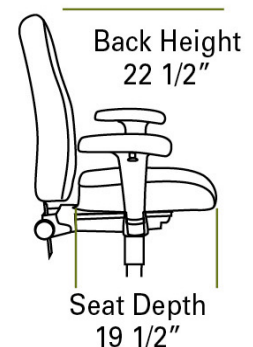

MEO

3400 SERIES

With inviting curves and contours, the new 3400 Series provides the ultimate in ergonomic comfort. Relax and enjoy the feel of the enhanced thoracic ridge as it supports your back to improve circulation and concentration as you work.

The multi-function control, ratchet back and seat slider provide ease in finding the perfect personalized sit.

The features of the 3400 Series include:

- Accommodates up to 300 lbs.
- Enhanced thoracic ridge
- Low profile base for greater travel range
- Fully upholstered out back
- 55 mm casters
- Meets CAL 117
- Seat slider and ratchet back
- Multi-function control
- Optional air lumbar